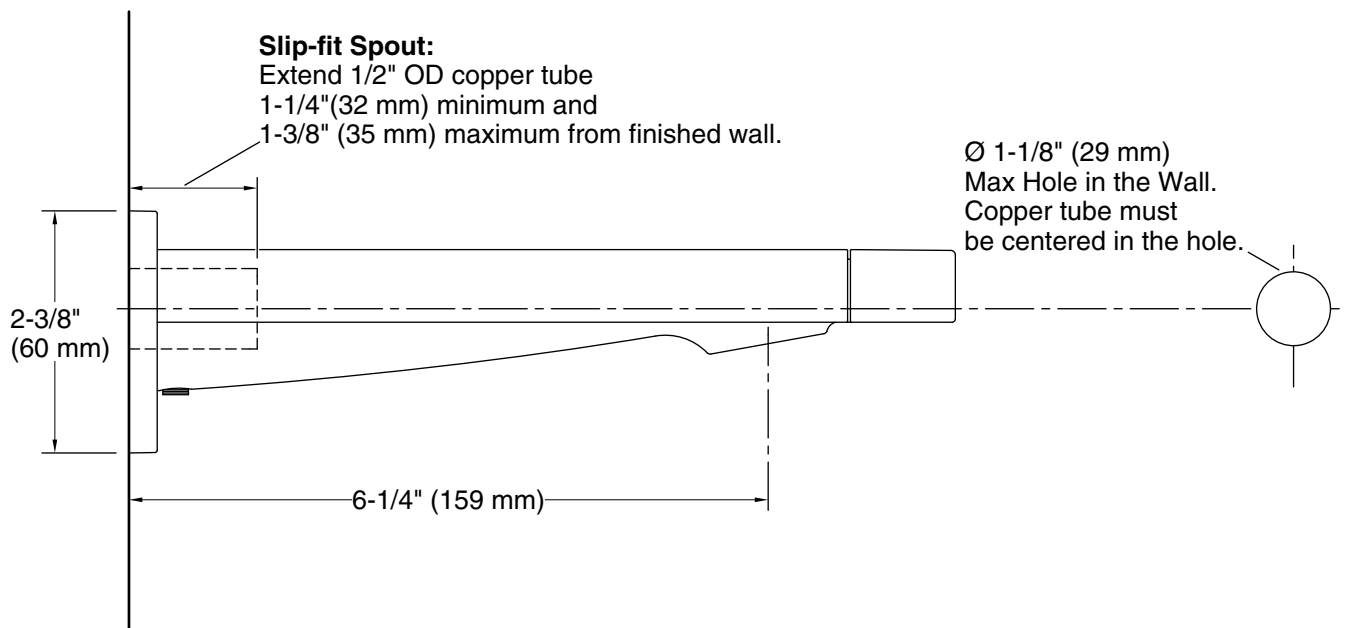

Technical Information

All product dimensions are nominal.

Drain included: No

Notes

Install this product according to the installation instructions.

ADA, OBC, CSA B651 compliant when installed to the specific requirements of these regulations.